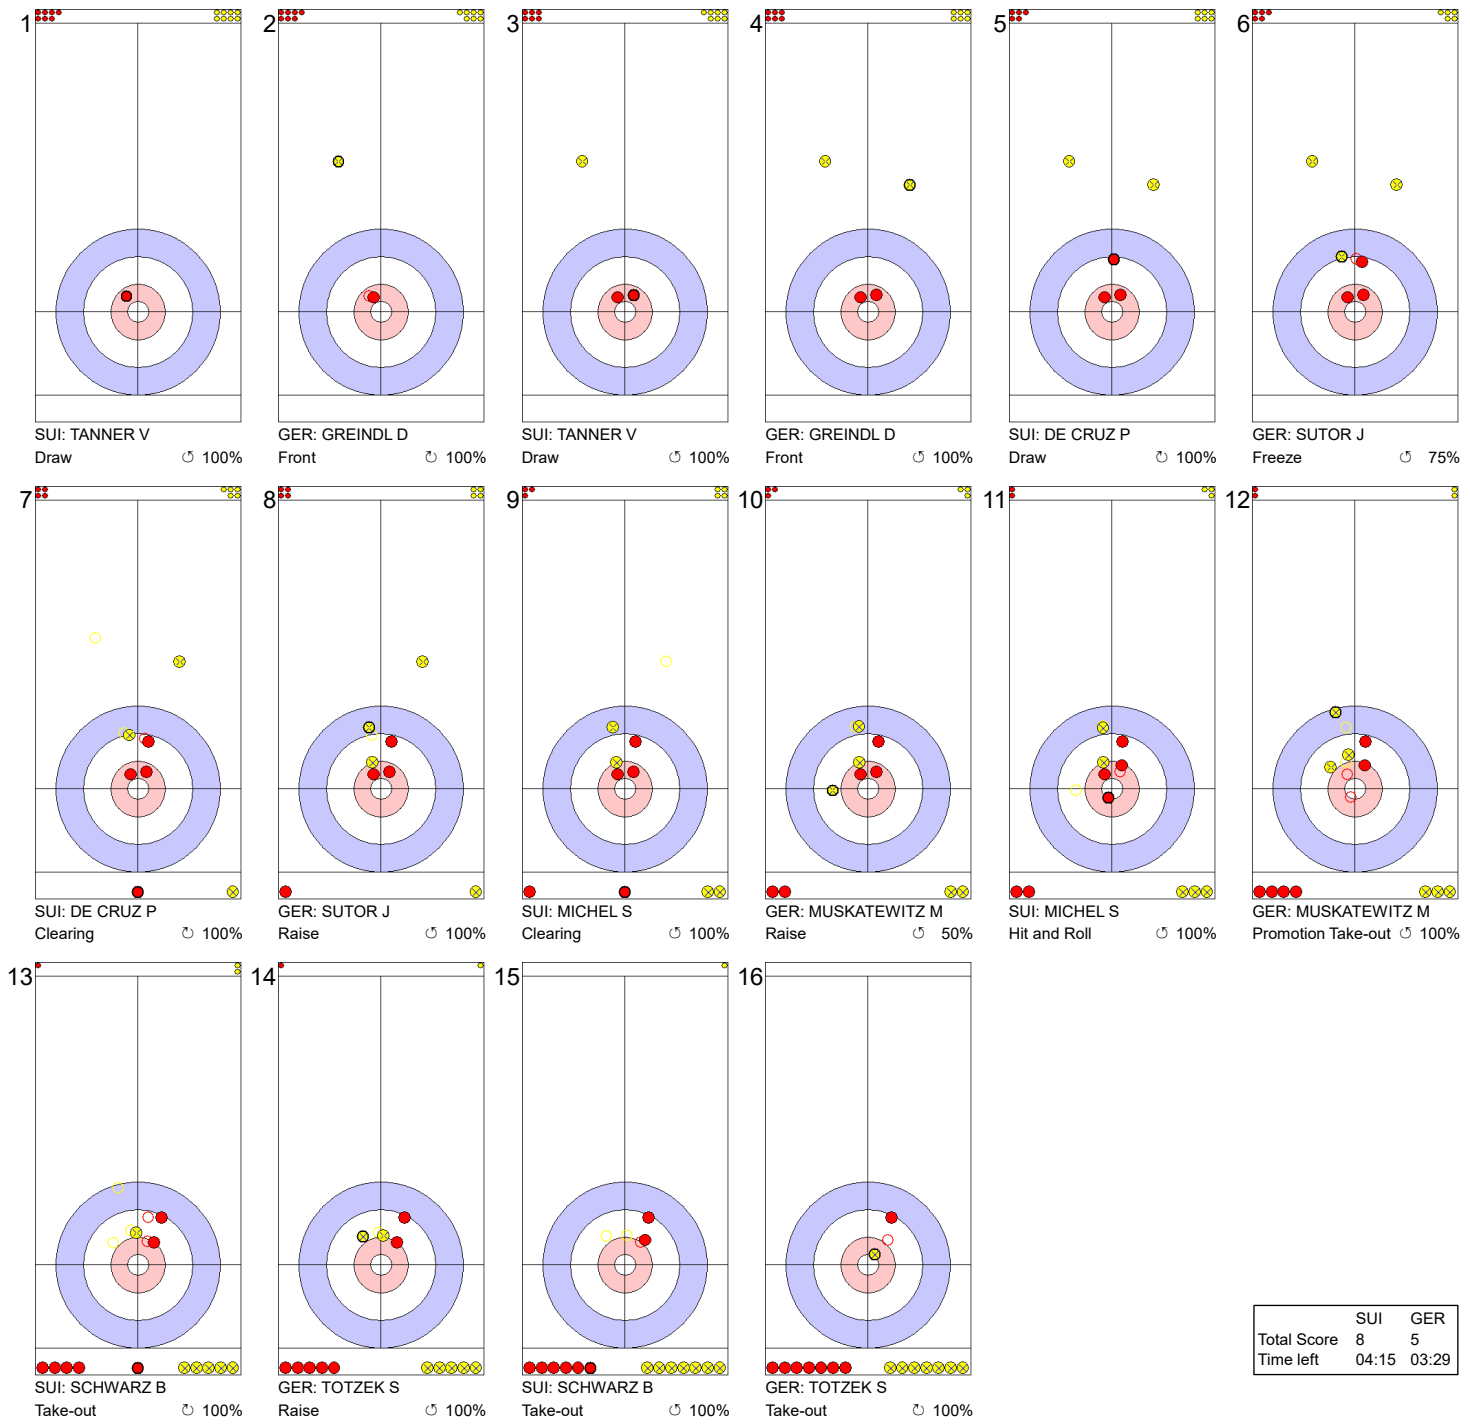

**Game - Shot by Shot**

**Legend:**  
 ↻ Clockwise      ↺ Counter-clockwise      - Not considered

SAT 3 APR 2021  
 Start Time 9:00

Round Robin Session 4 - Sheet B

**Game - Shot by Shot**

**End 6**   ● **SUI - Switzerland** 5 + 2 (this end) = 7   ● **GER - Germany** 2 + 0 (this end) = 2

	SUI	GER
Total Score	7	2
Time left		

**Legend:**  
 ↻ Clockwise   ↺ Counter-clockwise   - Not considered

SAT 3 APR 2021  
 Start Time 9:00

Round Robin Session 4 - Sheet B

**Game - Shot by Shot**

**Legend:**  
 ↻ Clockwise      ↺ Counter-clockwise      - Not considered

SAT 3 APR 2021  
 Start Time 9:00

Round Robin Session 4 - Sheet B

**Game - Shot by Shot**

**Legend:**  
 ↻ Clockwise      ↺ Counter-clockwise      - Not considered

SAT 3 APR 2021  
 Start Time 9:00

Round Robin Session 4 - Sheet B

**Game - Shot by Shot**

**End 9**   **SUI - Switzerland 8 + 0 (this end) = 8**   **GER - Germany 4 + 1 (this end) = 5**

	SUI	GER
Total Score	8	5
Time left	04:15	03:29

**Legend:**  
 ↻ Clockwise      ↺ Counter-clockwise      - Not considered