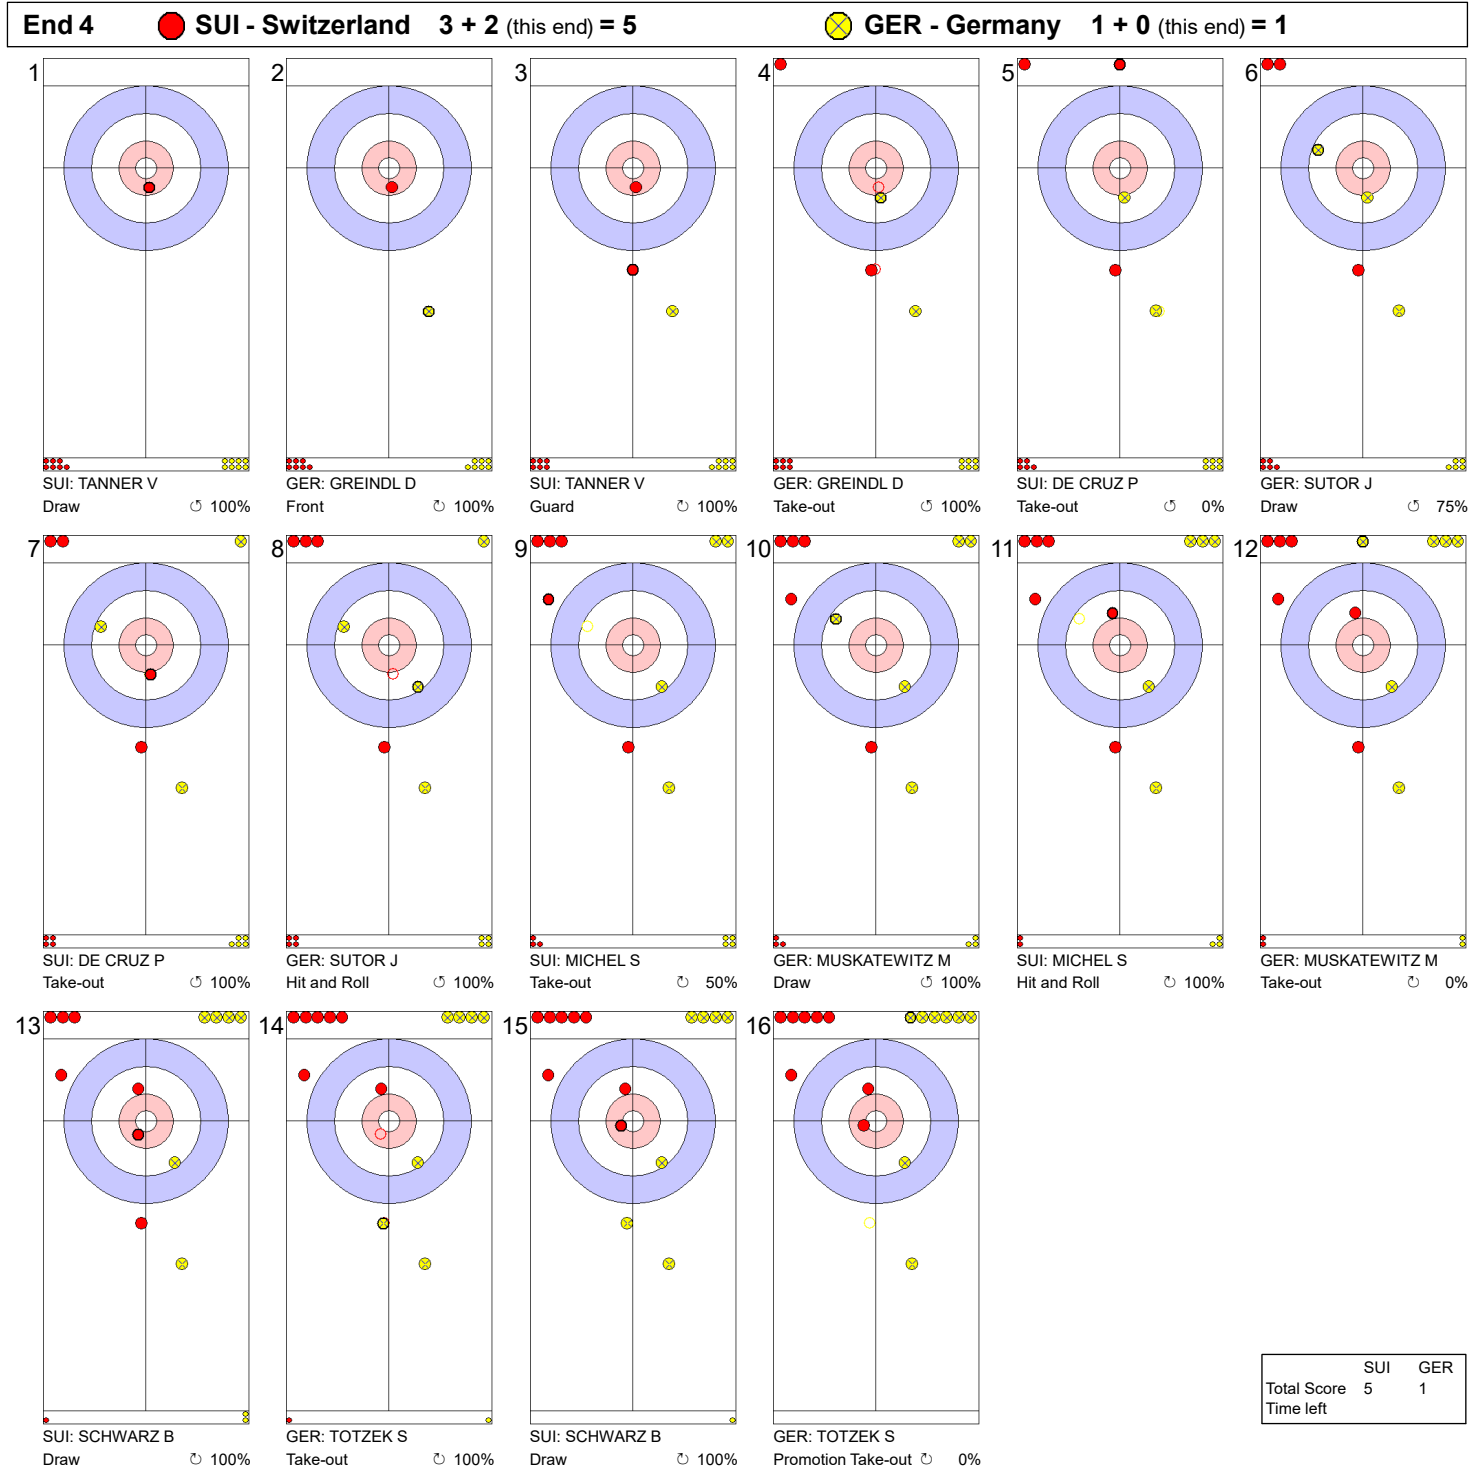

SAT 3 APR 2021  
 Start Time 9:00

Round Robin Session 4 - Sheet B

**Game - Shot by Shot**

**Legend:**  
 ↻ Clockwise      ↺ Counter-clockwise      - Not considered

SAT 3 APR 2021  
 Start Time 9:00

Round Robin Session 4 - Sheet B

**Game - Shot by Shot**

**Legend:**  
 ↻ Clockwise      ↺ Counter-clockwise      - Not considered

SAT 3 APR 2021  
 Start Time 9:00

Round Robin Session 4 - Sheet B

**Game - Shot by Shot**

**Legend:**  
 ↻ Clockwise      ↺ Counter-clockwise      - Not considered

**Game - Shot by Shot**

**Legend:**  
 ↻ Clockwise      ↺ Counter-clockwise      - Not considered

SAT 3 APR 2021  
 Start Time 9:00

Round Robin Session 4 - Sheet B

**Game - Shot by Shot**

**End 6**   ● **SUI - Switzerland** 5 + 2 (this end) = 7   ● **GER - Germany** 2 + 0 (this end) = 2