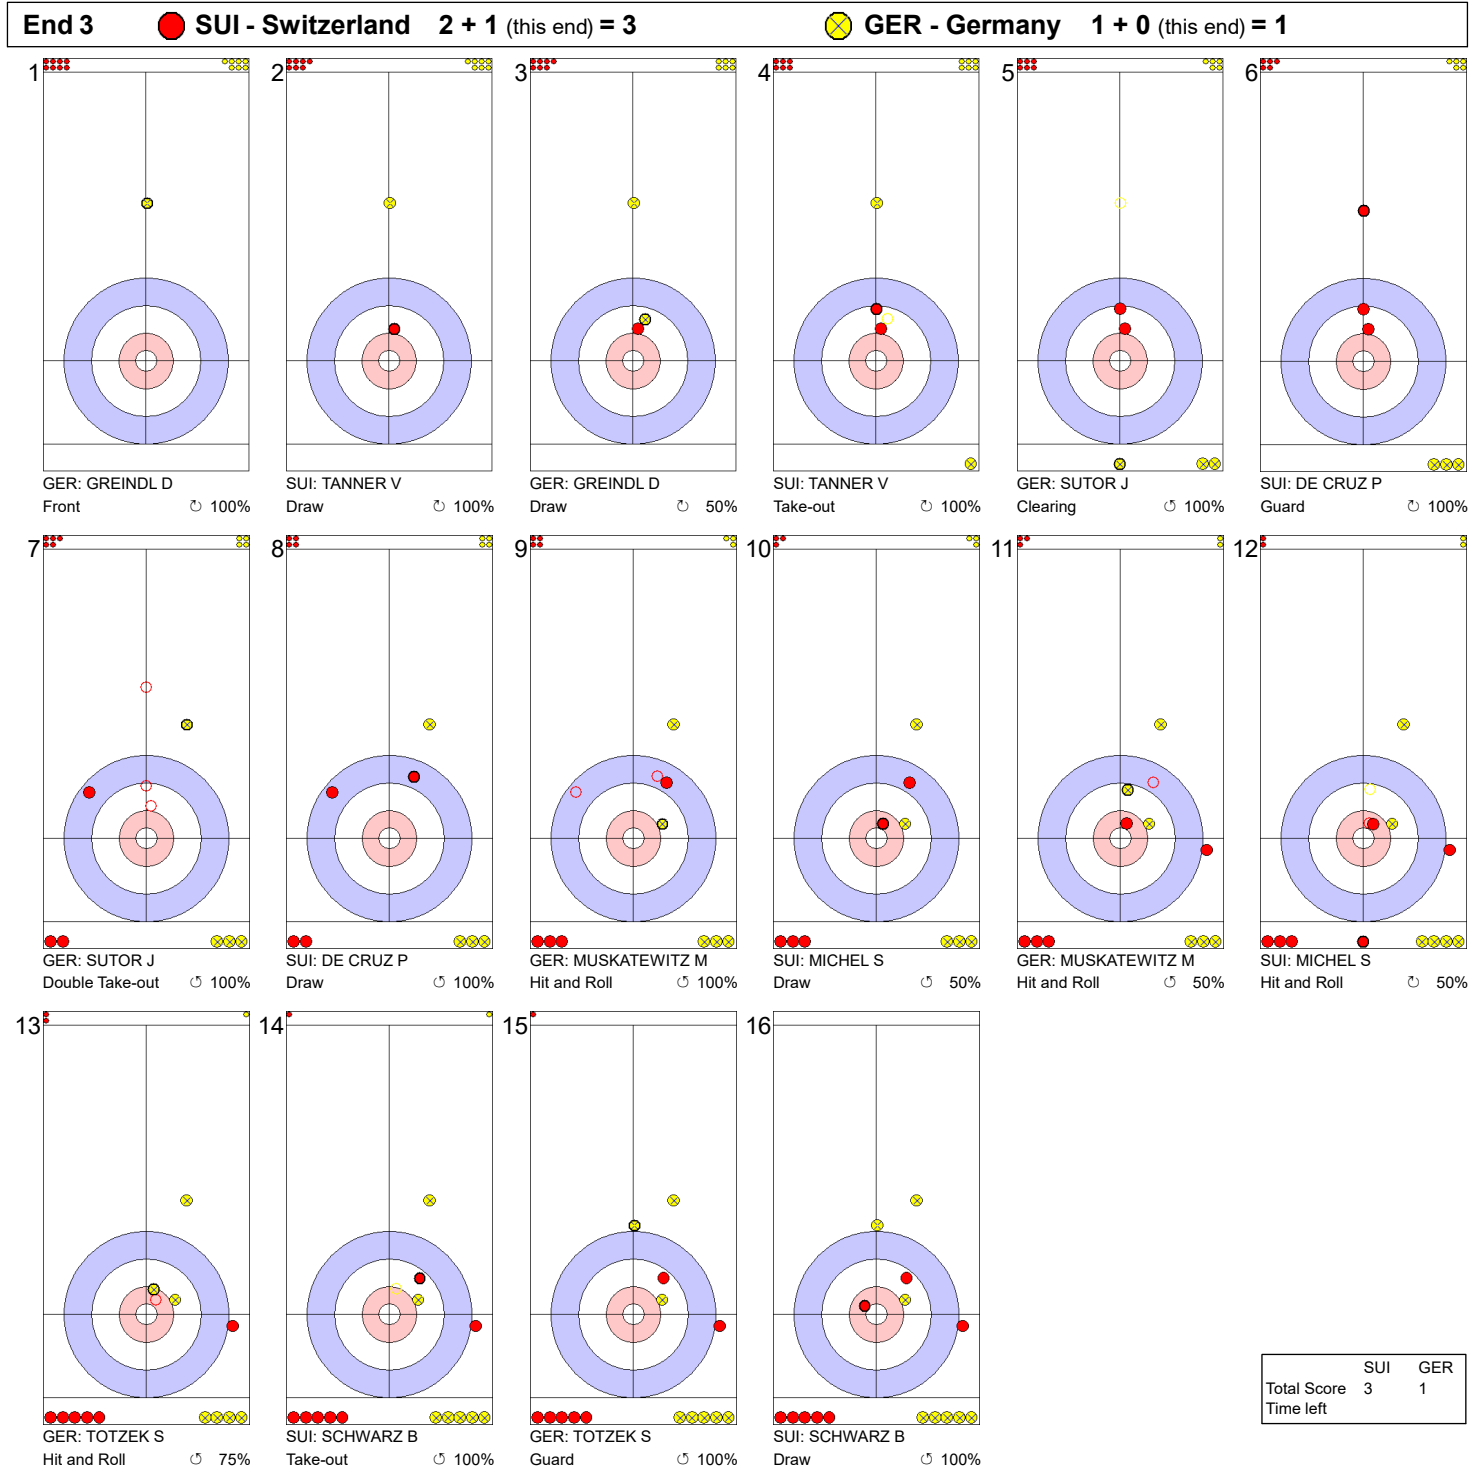

SAT 3 APR 2021  
 Start Time 9:00

Round Robin Session 4 - Sheet B

**Game - Shot by Shot**

**Legend:**  
 ↻ Clockwise      ↺ Counter-clockwise      - Not considered

SAT 3 APR 2021  
 Start Time 9:00

Round Robin Session 4 - Sheet B

**Game - Shot by Shot**

**Legend:**  
 ↻ Clockwise      ↺ Counter-clockwise      - Not considered

SAT 3 APR 2021  
 Start Time 9:00

Round Robin Session 4 - Sheet B

**Game - Shot by Shot**

**Legend:**  
 ↻ Clockwise      ↺ Counter-clockwise      - Not considered

**Game - Shot by Shot**

**Legend:**  
 ↻ Clockwise      ↺ Counter-clockwise      - Not considered

SAT 3 APR 2021  
 Start Time 9:00

Round Robin Session 4 - Sheet B

**Game - Shot by Shot**

**End 6**   ● **SUI - Switzerland** 5 + 2 (this end) = 7   ● **GER - Germany** 2 + 0 (this end) = 2