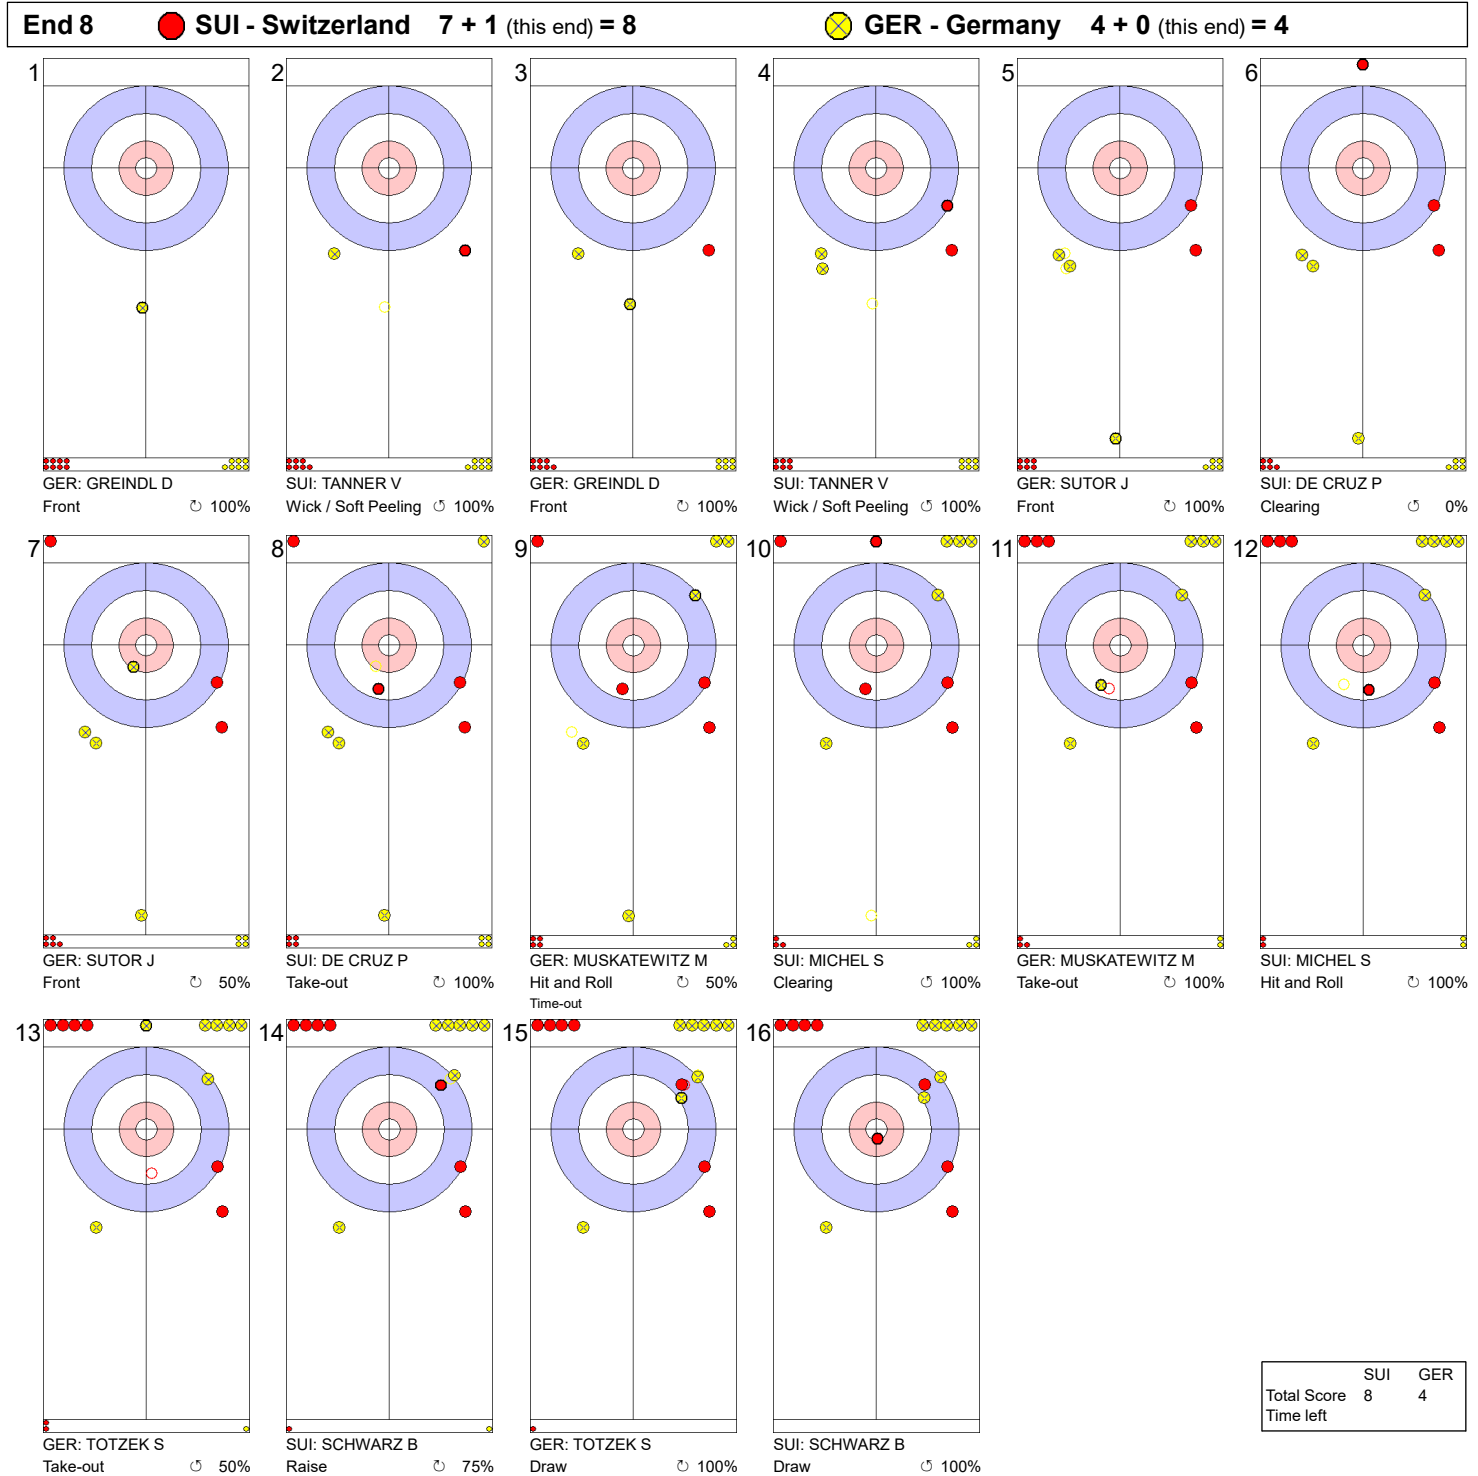

**Game - Shot by Shot**

**Legend:**  
 ↻ Clockwise      ↺ Counter-clockwise      - Not considered

SAT 3 APR 2021  
 Start Time 9:00

Round Robin Session 4 - Sheet B

**Game - Shot by Shot**

**End 6**   ● **SUI - Switzerland** 5 + 2 (this end) = 7   ● **GER - Germany** 2 + 0 (this end) = 2

	SUI	GER
Total Score	7	2
Time left		

**Legend:**  
 ↻ Clockwise   ↺ Counter-clockwise   - Not considered

SAT 3 APR 2021  
 Start Time 9:00

Round Robin Session 4 - Sheet B

**Game - Shot by Shot**

**Legend:**  
 ↻ Clockwise      ↺ Counter-clockwise      - Not considered

SAT 3 APR 2021  
 Start Time 9:00

Round Robin Session 4 - Sheet B

**Game - Shot by Shot**

**Legend:**  
 ↻ Clockwise      ↺ Counter-clockwise      - Not considered

SAT 3 APR 2021  
 Start Time 9:00

Round Robin Session 4 - Sheet B

**Game - Shot by Shot**

**End 9**   **SUI - Switzerland 8 + 0 (this end) = 8**   **GER - Germany 4 + 1 (this end) = 5**

	SUI	GER
Total Score	8	5
Time left	04:15	03:29

**Legend:**  
 ↻ Clockwise      ↺ Counter-clockwise      - Not considered